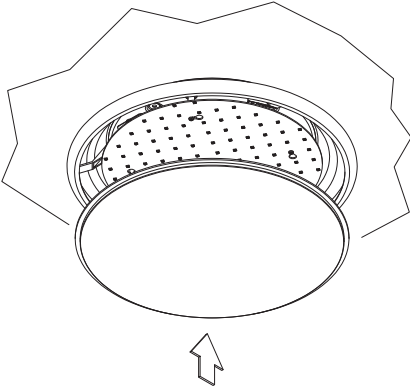

Installation Instruction

8