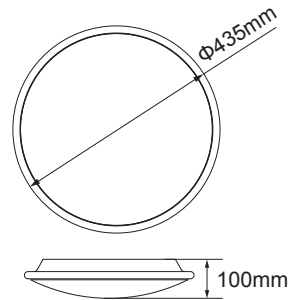

Installation Instructions

Product Code: WP4 16 22 40 WH ST
WP4 16 22 40 WH EM
WP4 28 27 40 WH ST
WP4 28 27 40 WH EM

Product Description: Vela LED Bulkhead

Important Information

- It is recommended that luminaires are installed / maintained by a fully qualified electrician and wired in accordance to the latest IEC standards or national equivalent.
- Mains power must be switched off during any installation or maintenance.
- This product is guaranteed for a period of 3 years from date of purchase. The guarantee is invalid in the case of improper use, improper installation or tampering. Should the product fail during the guarantee period it will be replaced free of charge, subject to correct installation and return of the faulty unit. The manufacturer is not responsible for any costs associated with the replacement of this product.
- This product may contain substances that can be hazardous to the environment if not disposed of properly. Electrical and electronic equipment should never be disposed of with general household waste but must be separated for its correct treatment and recovery. Where possible recycle your packaging.
- This product contains a light source of energy efficiency class E.

Dimension