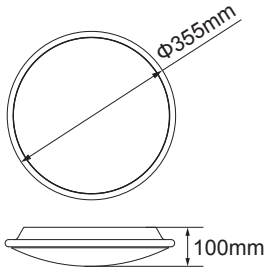

Installation Instructions

Product Code: WP4 16 22 40 WH ST
WP4 16 22 40 WH EM
WP4 28 27 40 WH ST
WP4 28 27 40 WH EM

Product Description: Vela LED Bulkhead

Important Information

- It is recommended that luminaires are installed / maintained by a fully qualified electrician and wired in accordance to the latest IEC standards or national equivalent.
- Mains power must be switched off during any installation or maintenance.
- This product is guaranteed for a period of 3 years from date of purchase. The guarantee is invalid in the case of improper use, improper installation or tampering. Should the product fail during the guarantee period it will be replaced free of charge, subject to correct installation and return of the faulty unit. The manufacturer is not responsible for any costs associated with the replacement of this product.
- This product may contain substances that can be hazardous to the environment if not disposed of properly. Electrical and electronic equipment should never be disposed of with general household waste but must be separated for its correct treatment and recovery. Where possible recycle your packaging.
- This product contains a light source of energy efficiency class E.

Dimension