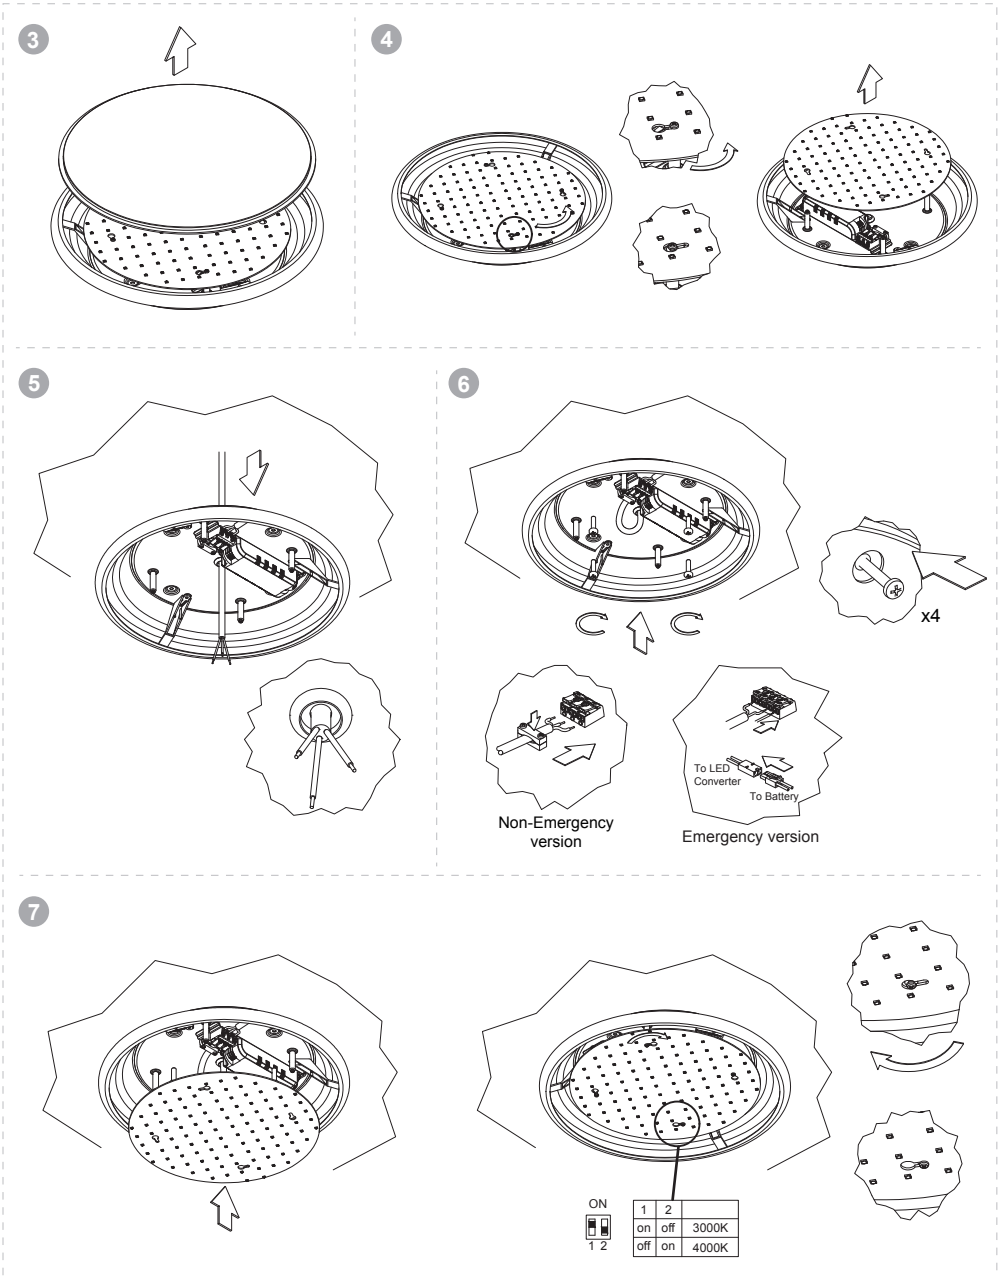

Installation Instructions