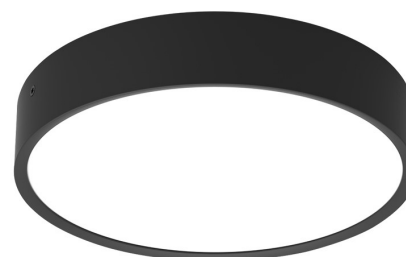

Wallpack- Sculptor

Data sheet

Key technical attributes include:

- 15 or 25 Watts
- 1500 or 2500 lumen output
- IP rating: IP65
- L70 60,000 hours
- Warranty 5 Years
- 3000 or 4000°K colour temperature
- 3-hour emergency back-up option

Product Name	Sculptor	Sculptor	Sculptor	Sculptor
Advance Part code	WP5 15 15 40 BL ST	WP5 15 15 40 BLE M	WP5 25 25 40 BL ST	WP5 25 25 40 BLE M
Description	Circular decorative wallpack, suitable for wall or ceiling mount with black bezel, diameter 300mm. Power 15W, 1500 lumens, 3/4000°K colour temperature, non-dimmable.	Circular decorative wallpack, suitable for wall or ceiling mount with black bezel, diameter 300mm. Power 15W, 1500 lumens, 3/4000°K colour temperature, non-dimmable, emergency version.	Circular decorative wallpack, suitable for wall or ceiling mount with black bezel, diameter 350mm. Power 25W, 2500 lumens, 3/4000°K colour temperature, non-dimmable.	Circular decorative wallpack, suitable for wall or ceiling mount with black bezel, diameter 350mm. Power 25W, 2500 lumens, 3/4000°K colour temperature, non-dimmable, emergency version.
Nominal Voltage (V)	230	230	230	230
Power (W)	14	16	22	24
Lumen output	1500	1500	2500	2500
Lumens/Watt	107.1	93.8	113.6	104.2
Life expectancy	60,000 Hours to L70	60,000 Hours to L70	60,000 Hours to L70	60,000 Hours to L70
Colour temperature (°K)	3/4000°K	3/4000°K	3/4000°K	3/4000°K
CRI	80	80	80	80
Macadam ellipses	<6	<6	<6	<6
Power factor	0.9	0.9	0.9	0.9
Running Current (A)	0.06	0.07	0.10	0.10
Inrush current	10Amps for 100µS	10Amps for 100µS	20Amps for 100µS	20Amps for 100µS
Emergency lumen output	N/A	150	N/A	150
Insulation Class	2	2	2	2
IP rating	65	65	65	65
IK rating	10	10	10	10
Qty per type C 10 amp breaker	27	27	24	24
Operating temperature	5 to +40°C	5 to +40°C	5 to +40°C	5 to +40°C
Warranty	5 years	5 years	5 years	5 years
Gross weight (Kg)	1.3	1.8	1.8	2.3
Nett weight (Kg)	1	1.5	1.5	2