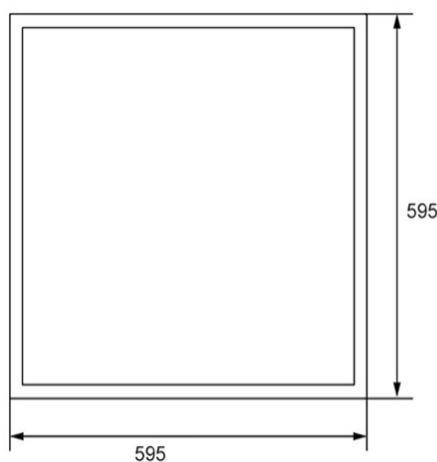

Key features

- Colour temperature 4000°K
- Operating temperature (range): -10° to +40°C
- CRI: >80
- IP rating: IP20
- L70 50,000 hours
- Warranty 3 Years
- Wattage: 36W
- Impact rating IK02

Product information and code selector

Product code	Dimensions	Luminous Code	Flux (lm)	Code	Wattage	Code	Colour Temperature (°K)	Code	Colour	Code	Optic	Code
PC10	595x595mm	59	3700	37	36W	36	4000	40	White	WH	Low glare	LG

November 2021. Issue 1