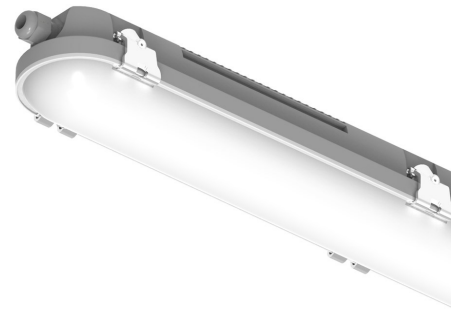

Advance LED Lighting Solutions new Aquila weatherproof offers brilliant efficiency of 127 lumens per Watt and 135 lumens per Watt for the 7000 lumen version. Manufactured with a polycarbonate base and an opal polycarbonate diffuser the Aquila offers an IP65 rating for use in most industrial applications. Lifetime is 50,000 hours to L70 with an output of 2400 to 7000 lumens. The Aquila weatherproof comes complete with Tridonic driver.

Not suitable for wall mounting unless under a canopy

## Key features

- Colour temperature 4000°K
- Operating temperature (range): -10° to +40°C (Emergency variants: 0° to +40°C)
- CRI: >80
- IP rating: IP65
- L70 50,000 hours
- Warranty 3 Years
- Wattage: 18W, 30W, 37W & 50W
- Impact rating IK08
- Suitable with batten fit sensor

4750 lumens (Single): L: 1190mm x LF: 818mm x W: 95mm x H: 75mm  
 3800 lumens (Single): L: 1490mm x LF: 1018mm x W: 73mm x H: 75mm  
 4750 lumens (Double): L: 1190mm x LF: 818mm x W: 95mm x H: 75mm  
 7000 lumens (Double): L: 1490mm x LF: 1018mm x W: 95mm x H: 75mm