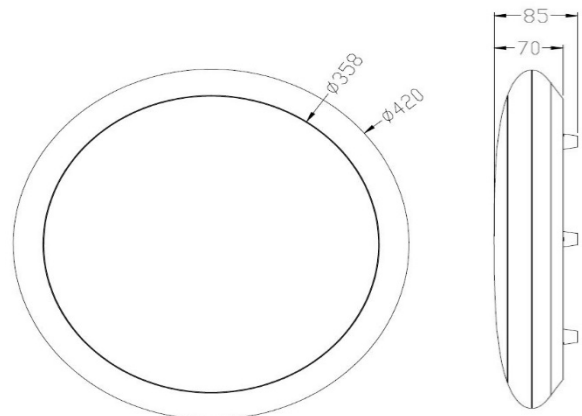

Bulkhead Pro - KL1

LED bulkhead light for 420mmØ for Stairwell, Corridor, Wall, Ceiling, Outdoor

Key features

- Material: Aluminium | Opal diffuser
- Nominal lumens: 2600lm
- CCT: 3000K, 4000K, 5000K
- 50,000 hours
- Warranty: 5 years
- Colour: White
- IP rating: IP65
- Control: DALI, Analogue, Casambi
- Emergency options: Micro Sensor, Emergency, DALI Emergency

Product information and code selector

Product code	Nominal lumens (lm)	Code	Kelvin (K)	Code	CRI	Code	Colour	Code	Control	Code	Sensor option	Code	Emergency option	Code
KL1	2500	25	3000	30	80	80	White	WH	Non Dim DALI Analogue Casambi	ND DL AN CB	Micro Sensor	MS*	Standard Self Test DALI	EM EST EDL
	2560	25	4000	40										
	2620	26	5000	50										

Code builder example: **KL1 25 30 80 WH ND**

(KL1 = Bulkhead Pro KL1. 25 = 2500lm. 30 = 3000K. 80 = 80 CRI. WH = White. ND = Non Dim.)

Sensor option
Micro Sensor

Code
MS

*The Micro Sensor is a presence / Lux detector coupled with a timer.

Emergency option
Standard Emergency
Emergency Self Test
DALI Emergency

Code
EM
EST
EDL

*Please add the code to the end

Photometric data