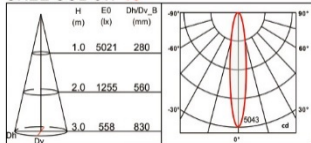

Photometric Data

CREE COB 8W-15°