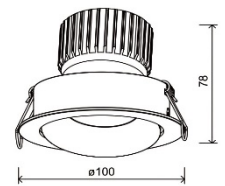

# Adjustable downlight AB1

LED adjustable downlight

## Key features

- Material: Aluminium
- Nominal lumens: 730lm
- CCT: 2700K, 3000K, 4000K,
- Beam angle: 15°, 24°, 36°
- 50,000 hours
- Warranty: 5 years
- Colour: White
- Control: DALI, Analogue, Phase