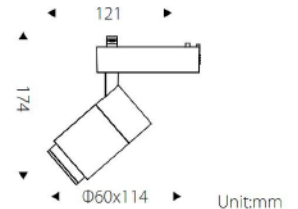

## Accessories

Honeycomb louvre

Spreader lens

Adjustable beam angle from 10° to 60°