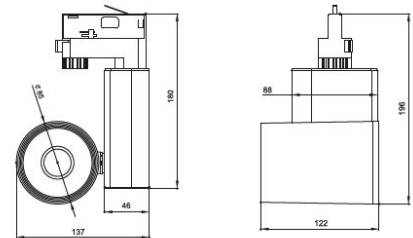

Track TF1

LED track spotlight

i Key features

- Material: Aluminium
- Nominal lumens: 1300lm, 2000lm, 2500lm, 3000lm, 3500lm
- CCT: 2700K, 3000K, 4000K
- Beam angle: 12°, 24°, 36°, 60°
- 50,000 hours
- Warranty: 5 years
- Colour: White, Black
- Control: Phase, DALI

(Unit: mm)

Product information and code selector

Product Code	COB	Code	Nominal lumens (lm)	Code	Kelvin (K)	Code	CRI	Code	Beam angle	Code	Colour	Code	Control	Code
TF1	Citizen	CZ	1300	13	2700	27	80	80	12°	12	White Black	WH BL	Non Dim Phase DALI	ND PH DL
			2000	20					24°	24				
			2500	25					36°	36				
			3000	30					60°	60				
			3500	35										