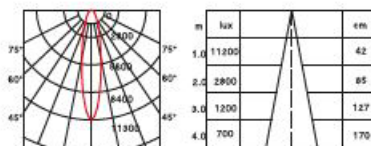

Track TF1

LED track spotlight

i Key features

- Material: Aluminium
- Nominal lumens: 1300lm, 2000lm, 2500lm, 3000lm, 3500lm
- CCT: 2700K, 3000K, 4000K
- Beam angle: 12°, 24°, 36°, 60°
- 50,000 hours
- Warranty: 5 years
- Colour: White, Black
- Control: Phase, DALI

(Unit: mm)

Product information and code selector

Product Code	COB	Code	Nominal lumens (lm)	Code	Kelvin (K)	Code	CRI	Code	Beam angle	Code	Colour	Code	Control	Code
TF1	Citizen	CZ	1300	13	2700	27	80	80	12°	12	White Black	WH BL	Non Dim Phase DALI	ND PH DL
			2000	20					24°	24				
			2500	25					36°	36				
			3000	30					60°	60				
			3500	35										

Code builder example : **TF1 CZ 13 27 80 12 WH ND**

(TF1 = Track TF1. 13 = 1300lm. 27 = 2700K. 80 = 80 CRI. 12 = 12 deg. WH = White. ND = Non Dim.)

35W 12° 3000K CRI>90

35W 24° 3000K CRI>90

35W 36° 3000K CRI>90