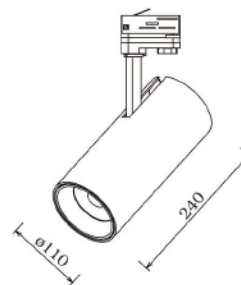

## Accessories

AL reflector

Barn door

Anti glare

To create beam angle of 12°, 30°, 45° or 55°

Code builder example : **TD1 CR 40 27 80 15 WH ND**

(TD1 = Track TD1. CR = Cree chip. 40 = 4000lm. 27 = 2700K. 80 = 80 CRI. 15 = 15 deg. WH = White. ND = Non Dim.)

**NOTE:** To order AL reflector enter 'XX' in place of the 'Beam angle' code and order required AL reflector option e.g. TD1 CR 40 27 80 XX WH ND AL12