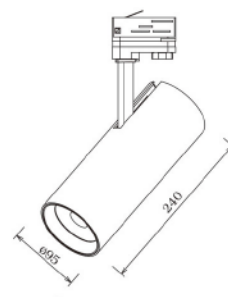

## Accessories

AL reflector

Barn door

Anti glare

To create beam angle of 15°, 30° or 45°

Code builder example : **TC1 CR 35 27 80 15 WH ND**

(TC1 = Track TC1. CR = Cree chip. 35 = 3500lm. 27 = 2700K. 80 = 80 CRI. 15 = 15 deg. WH = White. ND = Non Dim.)

**NOTE:** To order AL reflector enter 'XX' in place of the 'Beam angle' code and order required AL reflector option e.g. TC1 CR 35 27 80 XX WH ND AL15