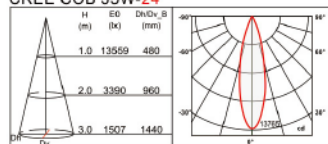

CREE COB 35W-24°