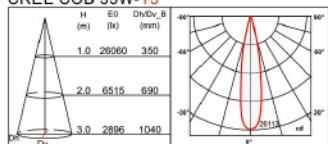

Product information and code selector

Product Code	COB	Code	Nominal lumens (lm)	Code	Kelvin (K)	Code	CRI	Code	Beam angle	Code	Colour	Code	Control	Code	AL reflector option*	ADDITIONAL OPTIONS		
																Code	Accessories	Code
TC1	Cree	CR	3500	35	2700	27	80	80	15°	15	White Black	WH BL	Non Dim	ND	AL15	AL15 AL30 AL45	Barn door Anti glare	BD AG
					3000	30			24°	24					AL30			
					4000	40			36°	36					AL45			

Code builder example : **TC1 CR 35 27 80 15 WH ND**

(TC1 = Track TC1. CR = Cree chip. 35 = 3500lm. 27 = 2700K. 80 = 80 CRI. 15 = 15 deg. WH = White. ND = Non Dim.)

NOTE: To order AL reflector enter 'XX' in place of the 'Beam angle' code and order required AL reflector option e.g. TC1 CR 35 27 80 XX WH ND AL15

CREE COB 35W-15°