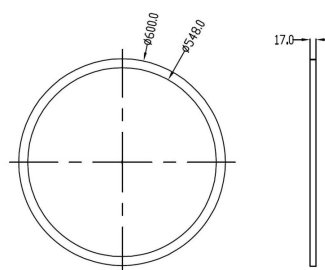

# Round suspended panel PB1

## **i** Key features

- Material: Aluminium
- Nominal lumens: 4750lm
- CCT: 3000K, 4000K
- 50,000 hours
- Warranty: 5 years

## Product information and code selector

Product code	Length (mm)	Code	Nominal lumens (lm)	Code	Kelvin (K)	Code	CRI	Code	Colour	Code	Driver	Code
PB1	600Ø	06	4750	47	3000 4000	30 40	80	80	White	WH	Non Dim	ND

Code builder example : **PB1 06 47 30 80 WH ND**

(PB1 = Round suspended panel PB1. 06 = 600Ø. 47 = 4750lm. 30 = 3000K. 80 = 80 CRI. WH = White. ND = Non Dim.)