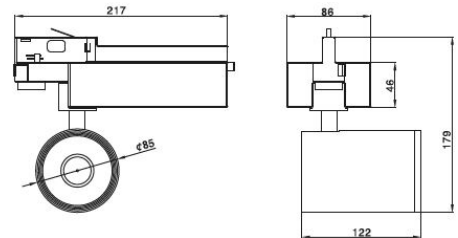

Track TG1

LED track spotlight

i Key features

- Material: Aluminium
- Nominal lumens: 1300lm, 2000lm, 2500lm, 3000lm, 3500lm
- CCT: 2700K, 3000K, 4000K
- Beam angle: 12°, 24°, 36°, 60°
- 50,000 hours
- Warranty: 5 years
- Colour: White, Black
- Control: Phase, DALI

(Unit: mm)

Product information and code selector

Product Code	COB	Code	Nominal lumens (lm)	Code	Kelvin (K)	Code	CRI	Code	Beam angle	Code	Colour	Code	Control	Code
TG1	Citizen	CZ	1300	13	2700	27	80	80	12°	12	White Black	WH BL	Non Dim Phase DALI	ND PH DL
			2000	20					24°	24				
			2500	25					36°	36				
			3000	30					60°	60				
			3500	35										