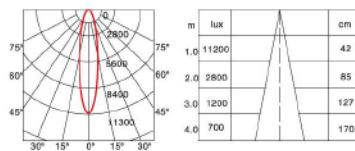

Track TG1

LED track spotlight

i Key features

- Material: Aluminium
- Nominal lumens: 1300lm, 2000lm, 2500lm, 3000lm, 3500lm
- CCT: 2700K, 3000K, 4000K
- Beam angle: 12°, 24°, 36°, 60°
- 50,000 hours
- Warranty: 5 years
- Colour: White, Black
- Control: Phase, DALI

(Unit: mm)

Product information and code selector

Product Code	COB	Code	Nominal lumens (lm)	Code	Kelvin (K)	Code	CRI	Code	Beam angle	Code	Colour	Code	Control	Code
TG1	Citizen	CZ	1300	13	2700	27	80	80	12°	12	White Black	WH BL	Non Dim Phase DALI	ND PH DL
			2000	20					24°	24				
			2500	25					36°	36				
			3000	30					60°	60				
			3500	35										

Code builder example : **TG1 CZ 13 27 80 12 WH ND**

(TG1 = Track TG1. 13 = 1300lm. 27 = 2700K. 80 = 80 CRI. 12 = 12 deg. WH = White. ND = Non Dim.)

35W 12° 3000K CRI>90

35W 24° 3000K CRI>90

35W 36° 3000K CRI>90