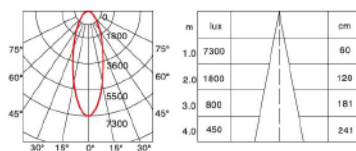

(Unit: mm)

Product information and code selector

Product Code	COB	Code	Nominal lumens (lm)	Code	Kelvin (K)	Code	CRI	Code	Beam angle	Code	Colour	Code	Control	Code
TG1	Citizen	CZ	1300	13	2700	27	80	80	12°	12	White Black	WH BL	Non Dim Phase DALI	ND PH DL
			2000	20					24°	24				
			2500	25					36°	36				
			3000	30					60°	60				
			3500	35										

Code builder example : **TG1 CZ 13 27 80 12 WH ND**

(TG1 = Track TG1. 13 = 1300lm. 27 = 2700K. 80 = 80 CRI. 12 = 12 deg. WH = White. ND = Non Dim.)

35W 12° 3000K CRI>90

35W 24° 3000K CRI>90

35W 36° 3000K CRI>90