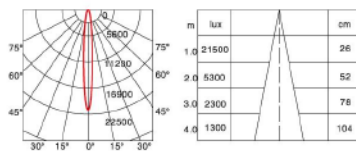

Track TG1

LED track spotlight

i Key features

- Material: Aluminium
- Nominal lumens: 1300lm, 2000lm, 2500lm, 3000lm, 3500lm
- CCT: 2700K, 3000K, 4000K
- Beam angle: 12°, 24°, 36°, 60°
- 50,000 hours
- Warranty: 5 years
- Colour: White, Black
- Control: Phase, DALI

(Unit: mm)

Product information and code selector

Product Code	COB	Code	Nominal lumens (lm)	Code	Kelvin (K)	Code	CRI	Code	Beam angle	Code	Colour	Code	Control	Code
TG1	Citizen	CZ	1300	13	2700	27	80	80	12°	12	White Black	WH BL	Non Dim Phase DALI	ND PH DL
			2000	20					24°	24				
			2500	25					36°	36				
			3000	30					60°	60				
			3500	35										

Code builder example : **TG1 CZ 13 27 80 12 WH ND**

(TG1 = Track TG1. 13 = 1300lm. 27 = 2700K. 80 = 80 CRI. 12 = 12 deg. WH = White. ND = Non Dim.)

35W 12° 3000K CRI>90

35W 24° 3000K CRI>90

35W 36° 3000K CRI>90