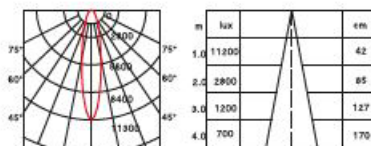

## **i** Key features

- Material: Aluminium
- Nominal lumens: 1300lm, 2000lm, 2500lm, 3000lm, 3500lm
- CCT: 2700K, 3000K, 4000K
- Beam angle: 12°, 24°, 36°, 60°
- 50,000 hours
- Warranty: 5 years
- Colour: White, Black
- Control: Phase, DALI

## Product information and code selector

Product Code	COB	Code	Nominal lumens (lm)	Code	Kelvin (K)	Code	CRI	Code	Beam angle	Code	Colour	Code	Control	Code
TF1	Citizen	CZ	1300	13	2700	27	80	80	12°	12	White Black	WH BL	Non Dim Phase DALI	ND PH DL
			2000	20					24°	24				
			2500	25					36°	36				
			3000	30					60°	60				
			3500	35										

Code builder example : **TF1 CZ 13 27 80 12 WH ND**

(TF1 = Track TF1. 13 = 1300lm. 27 = 2700K. 80 = 80 CRI. 12 = 12 deg. WH = White. ND = Non Dim.)

35W 12° 3000K CRI>90

35W 24° 3000K CRI>90

35W 36° 3000K CRI>90