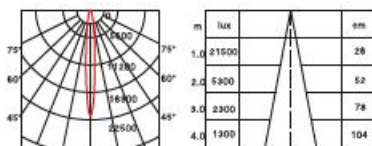

35W 12° 3000K CRI>90