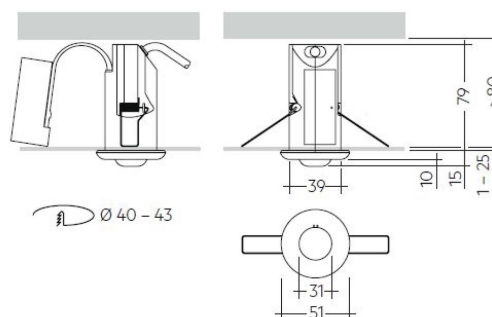

EU ST

Self Test emergency downlight

Key features

- LED emergency module suitable for direct installation in ceilings
- Complete set with integrated electronics, LED module, heat sink, optics and battery
- Includes click-in multi-lens for anti-panic, escape route and spot illumination
- Emergency lighting function for manual testing
- Small size ceiling hole, 40 - 43mm, 80mm height
- Output power: 1.5W
- Very low stand-by power loss
- Maintained and non-maintained variants
- 1 or 3 hour rated duration (separate variants)
- Plug -in Lithium Iron Phosphate battery with strain-relief
- 5 years guarantee electronic (LED driver)
- 3 years guarantee battery

Product information and code selector

Self Test emergency downlight

Product Code	Operating mode	Code	Wattage (W)	Code
EU ST	3 hour Non-maintained	NM	1.5	2
	3 hour Maintained	M	1.5	2

Code builder example: EU ST NM 2