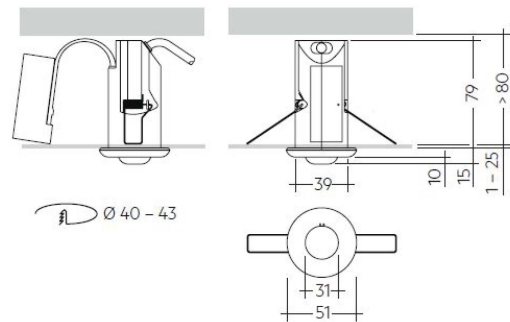

EU DP

DALI emergency downlight

Key features

- LED emergency module suitable for direct installation in ceilings
- Complete set with integrated electronics, LED module, heat sink, optics and battery
- Includes click-in multi-lens for anti-panic, escape route and spot illumination
- Emergency lighting function for manual testing
- Small size ceiling hole, 40 - 43mm, 80mm height
- Output power: 1.5W
- Very low stand-by power loss
- Maintained and non-maintained variants
- 1 or 3 hour rated duration (separate variants)
- Plug -in Lithium Iron Phosphate battery with strain-relief
- 5 years guarantee electronic (LED driver)
- 3 years guarantee