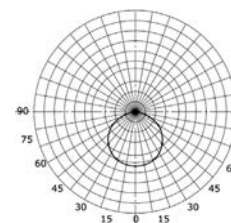

Perfect for linear lighting typical in point of sale displays, the narrow width of the LED means it can be used on boards and tape as narrow as 4mm.

- Up to 150 lumens per Watt
- 3 MacAdam ellipse
- Up to 90 CRI
- L80 - 63,000 hours
- Superior spectral performance

Ara standard polar curve

Ara high output polar curve

Standard

Product	Description	Length (mm)	Wattage (W)	Colour (K)	CRI	Lumens
LBAR-LED-1205-001-30	24V MG BK 1205mm 6.5W Lightbar 3000K BLK 650mm MG lead	1205	6.5	3000	80+	895
LBAR-LED-1205-001-40	24V MG BK 1205mm 6.5W Lightbar 4000K BLK 650mm MG lead	1205	6.5	4000	80+	965
LBAR-LED-1205-003-WWR	24V MG BK 1205mm 10W Lightbar 3000K/RED BLK 650mm MG lead	1205	10	-	80+	630
LBAR-LED-1065-001-30	24V MG BK 1065mm 6.2W Lightbar 3000K BLK 650mm MG lead	1065	6.2	3000	80+	790
LBAR-LED-1065-001-40	24V MG BK 1065mm 6.2W Lightbar 4000K BLK 650mm MG lead	1065	6.2	4000	80+	850
LBAR-LED-1065-003-WWR	24V MG BK 1065mm 9W Lightbar 3000K/RED BLK 650mm MG lead	1065	9	-	80+	750
LBAR-LED-995-001-30	24V MG BK 995mm 5.7W Lightbar 3000K BLK 650mm MG lead	995	5.7	3000	80+	735
LBAR-LED-995-001-40	24V MG BK 995mm 5.7W Lightbar 4000K BLK 650mm MG lead	995	5.7	4000	80+	800
LBAR-LED-995-003-WWR	24V MG BK 995mm 8.5W Lightbar 3000K/RED BLK 650mm MG lead	995	8.5	-	80+	630
LBAR-LED-855-001-30	24V MG BK 855mm 5W Lightbar 3000K BLK 650mm MG lead	855	5	3000	80+	630
LBAR-LED-855-001-40	24V MG BK 855mm 5W Lightbar 4000K BLK 650mm MG lead	855	5	4000	80+	680
LBAR-LED-855-003-WWR	24V MG BK 855mm 7W Lightbar 3000K/RED BLK 650mm MG lead	855	7	-	80+	450
LBAR-LED-715-001-30	24V MG BK 715mm 4W Lightbar 3500K BLK 650mm MG lead	715	4	3000	80+	525
LBAR-LED-715-001-40	24V MG BK 715mm 4W Lightbar 4000K BLK 650mm MG lead	715	4	4000	80+	570
LBAR-LED-715-001-WWR	24V MG BK 715mm 6W Lightbar 3000K/RED BLK 650mm MG lead	715	6	-	80+	375