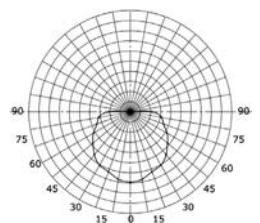

Perfect for linear lighting typical in point of sale displays, the narrow width of the LED means it can be used on boards and tape as narrow as 4mm.

- Up to 150 lumens per Watt
- 3 MacAdam ellipse
- Up to 90 CRI
- L80 - 63,000 hours
- Superior spectral performance

Ara standard polar curve

Ara high output polar curve

Standard

Product	Description	Length (mm)	Wattage (W)	Colour (K)	CRI	Lumens
LBAR-LED-1205-001-30	24V MG BK 1205mm 6.5W Lightbar 3000K BLK 650mm MG lead	1205	6.5	3000	80+	895
LBAR-LED-1205-001-40	24V MG BK 1205mm 6.5W Lightbar 4000K BLK 650mm MG lead	1205	6.5	4000	80+	965
LBAR-LED-1205-003-WWR	24V MG BK 1205mm 10W Lightbar 3000K/RED BLK 650mm MG lead	1205	10	-	80+	630
LBAR-LED-1065-001-30	24V MG BK 1065mm 6.2W Lightbar 3000K BLK 650mm MG lead	1065	6.2	3000	80+	790
LBAR-LED-1065-001-40	24V MG BK 1065mm 6.2W Lightbar 4000K BLK 650mm MG lead	1065	6.2	4000	80+	850
LBAR-LED-1065-003-WWR	24V MG BK 1065mm 9W Lightbar 3000K/RED BLK 650mm MG lead	1065	9	-	80+	750
LBAR-LED-995-001-30	24V MG BK 995mm 5.7W Lightbar 3000K BLK 650mm MG lead	995	5.7	3000	80+	735
LBAR-LED-995-001-40	24V MG BK 995mm 5.7W Lightbar 4000K BLK 650mm MG lead	995	5.7	4000	80+	800
LBAR-LED-995-003-WWR	24V MG BK 995mm 8.5W Lightbar 3000K/RED BLK 650mm MG lead	995	8.5	-	80+	630
LBAR-LED-855-001-30	24V MG BK 855mm 5W Lightbar 3000K BLK 650mm MG lead	855	5	3000	80+	630
LBAR-LED-855-001-40	24V MG BK 855mm 5W Lightbar 4000K BLK 650mm MG lead	855	5	4000	80+	680
LBAR-LED-855-003-WWR	24V MG BK 855mm 7W Lightbar 3000K/RED BLK 650mm MG lead	855	7	-	80+	450
LBAR-LED-715-001-30	24V MG BK 715mm 4W Lightbar 3500K BLK 650mm MG lead	715	4	3000	80+	525
LBAR-LED-715-001-40	24V MG BK 715mm 4W Lightbar 4000K BLK 650mm MG lead	715	4	4000	80+	570
LBAR-LED-715-001-WWR	24V MG BK 715mm 6W Lightbar 3000K/RED BLK 650mm MG lead	715	6	-	80+	375