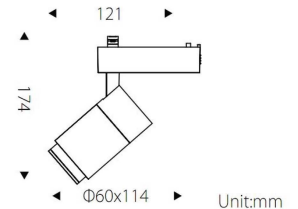

Track TK2

Telescopic surface mount spotlight

Key features

- Material: Aluminium
- Nominal lumens: 200lm to 600lm
- CCT: 3000K
- Adjustable beam angle: 10° to 60°
- 50,000 hours
- Warranty: 5 years
- Colour: White, Black, Aluminum
- TIR reflector as standard

Accessories

Honeycomb louvre

Spreader lens

Adjustable beam angle from 10° to 60°

Product information and code selector

Product Code	COB	Code	Nominal lumens (lm)	Code	Kelvin (K)	Code	CRI	Code	Beam angle	Code	Colour	Code	Control	Code	AL reflector option	Code
TK2	Citizen	CZ	600	06	3000	30	90	90	10° - 60°	1A	White Black Aluminium	WH BL AL	Non Dim	ND	Honeycomb louvre Spreader lens	HC SL

Code builder example : **TK2 CR 06 30 90 1A WH ND**

(TK2 = Track TK2. CZ = Citizen. 06 = 600lm. 30 = 3000K. 90 = 90 CRI. 10° - 60° = 1A. WH = White. ND = Non Dim).