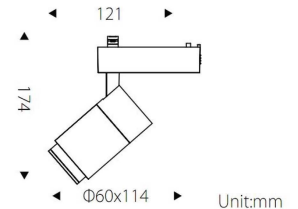

Track TK1

Telescopic track mounted spotlight

Key features

- Material: Aluminium
- Nominal lumens: 200lm to 600lm
- CCT: 3000K
- Adjustable beam angle: 10° to 60°
- 50,000 hours
- Warranty: 5 years
- Colour: White, Black, Aluminium
- TIR reflector as standard

Accessories

Honeycomb louvre

Spreader lens

Adjustable beam angle from 10° to 60°

Product information and code selector

Product Code	COB	Code	Nominal lumens (lm)	Code	Kelvin (K)	Code	CRI	Code	Beam angle	Code	Colour	Code	Control	Code	AL reflector option	Code
TK1	Citizen	CZ	600	06	3000	30	90	90	10° - 60°	1A	White Black Aluminium	WH BL AL	Non Dim	ND	Honeycomb louvre Spreader lens	HC SL

Code builder example : **TK1 CR 06 30 90 1A WH ND**

(TK1 = Track TK1. CZ = Citizen. 06 = 600lm. 30 = 3000K. 90 = 90 CRI. 10° - 60° = 1A. WH = White. ND = Non Dim).