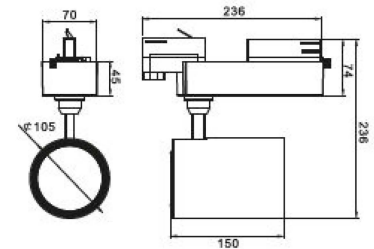

Track TJ1

LED track spotlight

i Key features

- Material: Aluminium
- Nominal lumens: 2700lm, 3300lm, 4500lm, 6000lm
- CCT: 2700K, 3000K, 4000K
- Beam angle: 12°, 24°, 40°
- 50,000 hours
- Warranty: 5 years
- Colour: White, Black
- Control: Phase, DALI

4wires Structure

Product information and code selector

Product Code	COB	Code	Nominal lumens (lm)	Code	Kelvin (K)	Code	CRI	Code	Beam angle	Code	Colour	Code	Control	Code
TJ1	Citizen	CZ	2700	27	2700	27	80	80	12°	12	White Black	WH BL	Non Dim Phase DALI	ND PH DL
			3300	33	3000	30			24°	24				
			4500	45	4000	40			40°	40				
			6000	60										