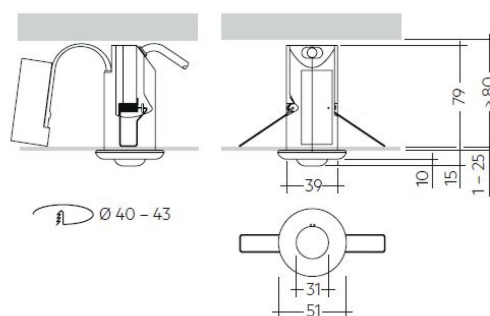

EU BA

Basic emergency downlight

Key features

- LED emergency module suitable for direct installation in ceilings
- Complete set with integrated electronics, LED module, heat sink, optics and battery
- Includes click-in multi-lens for anti-panic, escape route and spot illumination
- Emergency lighting function for manual testing
- Small size ceiling hole, 40 - 43mm, 80mm height
- Output power: 0.75 - 1.5W
- Very low stand-by power loss
- Maintained and non-maintained variants
- 1 or 3 hour rated duration (separate variants)
- Plug -in Lithium Iron Phosphate battery with strain-relief
- 5 years guarantee electronic (LED driver)
- 3 years guarantee

Product information and code selector

Emergency surface mount round

Product Code	Operating mode	Code	Wattage (W)	Code
EU BA	3 hour Non-maintained	NM	0.75	1
			1.5	2
	3 hour Maintained	M	1.5	2

Code builder example: EU BA NM 1