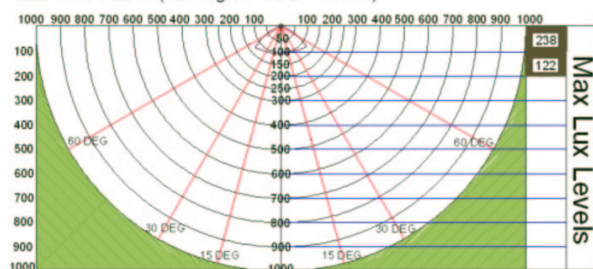

Side Facing Flexible LED Strip

- ▶ Quick and easy to install
- ▶ Can be cut every 50mm
- ▶ Long life
- ▶ Energy efficient
- ▶ Ideal for edge lighting
- ▶ Low maintenance
- ▶ 12V DC
- ▶ Supplied in 5m reels
- ▶ Available as a waterproof IP67 version
- ▶ Available in warm white and natural white colours

Product code	Description	Dimensions	Operating voltage
LED-5000-FLEXS	5m SMD side facing flexible LED reel	Height 3mm, width 10mm, length 5,000mm	12V DC
LED-5000-FLEXS-IP	IP67 5m SMD side facing flexible LED reel	Height 5mm, width 10mm, length 5,000mm	12V DC

Lux levels

LED-5000-FLEXS (120 degree -SIDE - No lens)

Colour options	Colour temperature	Add to code
Warm white	3000K	-WW
Natural white	4000K	-NW