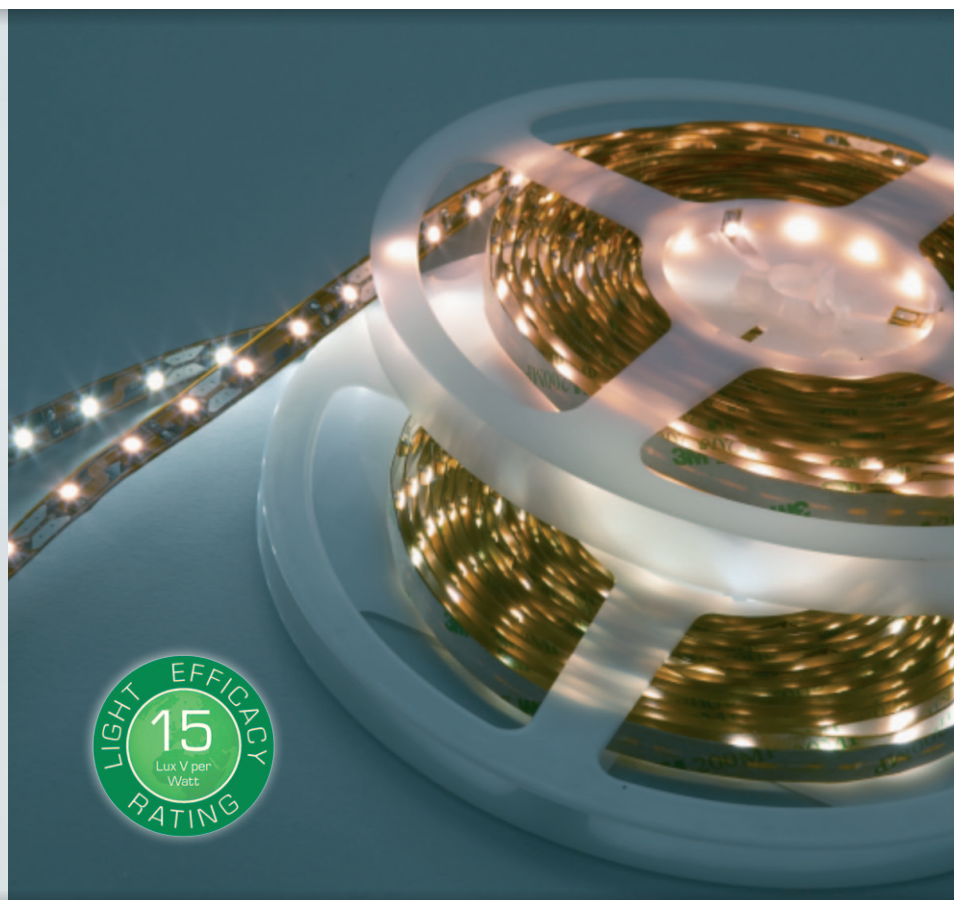

- ▶ Quick and easy to install
- ▶ Can be cut every 50mm
- ▶ Long life
- ▶ Energy efficient
- ▶ Ideal for architectural details
- ▶ Adhesive backed
- ▶ Low maintenance
- ▶ 12V DC
- ▶ Supplied in 5m reels
- ▶ Available as a waterproof IP67 version
- ▶ Available in warm white and natural white colours

Product code	Description	Dimensions	Operating voltage
LED-5000-FLEX	5m flexible LED reel	Height 4.6mm, width 9mm, length 5,000mm	12V DC
LED-5000-FLEX-IP	IP67 5m flexible LED reel	Height 6mm, width 9mm, length 5,000mm	12V DC

Lux levels

Colour options	Colour temperature	Add to code
Warm white	3000K	-WW
Natural white	4000K	-NW