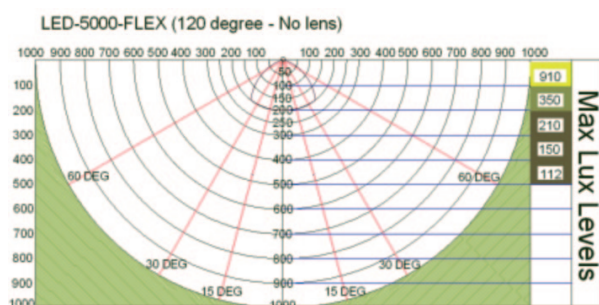

- ▶ Quick and easy to install
- ▶ Can be cut every 50mm
- ▶ Long life
- ▶ Energy efficient
- ▶ Ideal for architectural details
- ▶ Adhesive backed
- ▶ Low maintenance
- ▶ 12V DC
- ▶ Supplied in 5m reels
- ▶ Available as a waterproof IP67 version
- ▶ Available in warm white and natural white colours

Product code	Description	Dimensions	Operating voltage
LED-5000-FLEX	5m flexible LED reel	Height 4.6mm, width 9mm, length 5,000mm	12V DC
LED-5000-FLEX-IP	IP67 5m flexible LED reel	Height 6mm, width 9mm, length 5,000mm	12V DC

Lux levels

Colour options	Colour temperature	Add to code
Warm white	3000K	-WW
Natural white	4000K	-NW